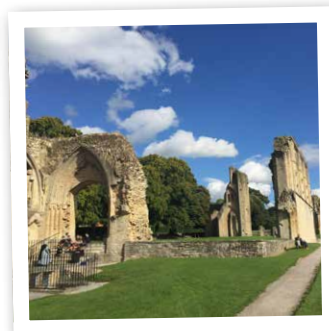

Glastonbury Abbey